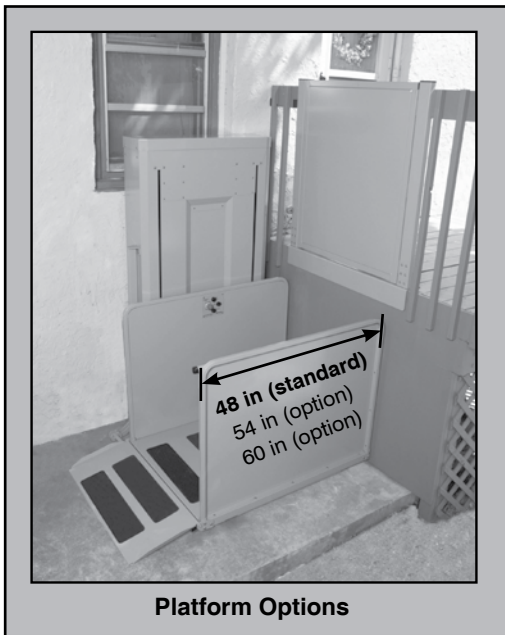

# BRUNO® VERTICAL PLATFORM LIFT OPTIONS

(Check local codes to determine optional equipment requirements)

<b>VPL Models</b>	<b>VPL-3153</b> – Maximum Floor to Floor 53 in (1346 mm)
	<b>VPL-3175</b> – Maximum Floor to Floor 75 in (1905 mm)
	<b>VPL-3153B</b> – Battery Powered Maximum Floor to Floor 53 in (1346 mm) includes 17 AH Battery Pkg.
	<b>VPL-3175B</b> – Battery Powered Maximum Floor to Floor 75 in (1905 mm) includes 17 AH Battery Pkg.

## PLATFORM OPTIONS

Platform Options

- 34 in X 48 in (864 mm X 1219 mm)  
PLATFORM (STANDARD)
- 34 in X 54 in (864 mm X 1372 mm)  
PLATFORM
- 34 in X 60 in (864 mm X 1524 mm)  
PLATFORM

- 90°/ADJACENT PLATFORM  
48 in (1219 mm) long
- 90°/ADJACENT PLATFORM  
54 in (1372 mm) long  
(54 in length recommended for  
90° adjacent platform)