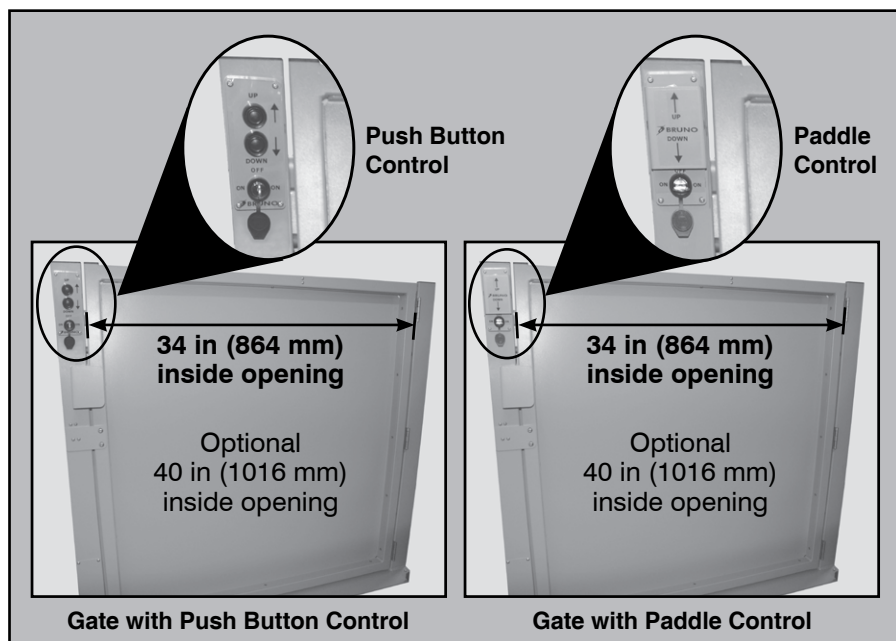

## LANDING CONTROL OPTIONS

Surface Mount w/ Push Button

Flush Mount w/ Push Button

Surface Mount w/ Paddle Control

Flush Mount w/ Paddle Control

- LANDING CALL/SEND SURFACE MOUNT W/PUSH BUTTONS
- LANDING CALL/SEND FLUSH MOUNT W/PUSH BUTTONS

- LANDING CALL/SEND SURFACE MOUNT W/PADDLE CONTROL
- LANDING CALL/SEND FLUSH MOUNT W/PADDLE CONTROL

## GATE AND INTERLOCK OPTIONS

**TOP LANDING GATE WITH PUSH BUTTONS**  
(34 in/864 mm inside opening)

**TOP LANDING GATE WITH PADDLE CONTROL**  
(34 in/864 mm inside opening)

**TOP LANDING GATE WITH PUSH BUTTONS**  
(40 in/1016 mm inside opening, recommended with 90° platform)