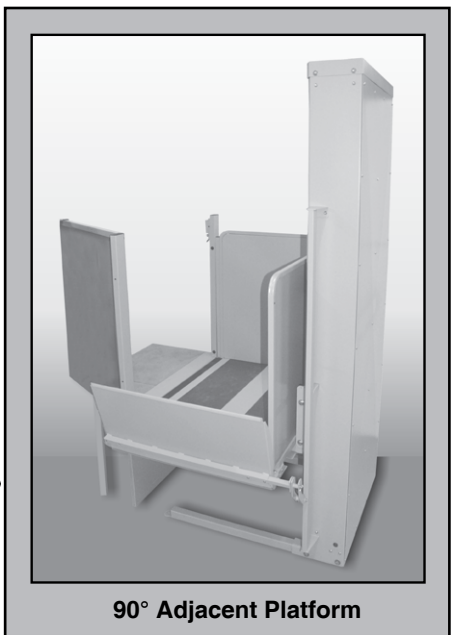

# BRUNO® VERTICAL PLATFORM LIFT OPTIONS

(Check local codes to determine optional equipment requirements)

<b>VPL Models</b>	<b>VPL-3153</b> – Maximum Floor to Floor 53 in (1346 mm)
	<b>VPL-3175</b> – Maximum Floor to Floor 75 in (1905 mm)
	<b>VPL-3153B</b> – Battery Powered Maximum Floor to Floor 53 in (1346 mm) includes 17 AH Battery Pkg.
	<b>VPL-3175B</b> – Battery Powered Maximum Floor to Floor 75 in (1905 mm) includes 17 AH Battery Pkg.

## PLATFORM OPTIONS

Platform Options

- 34 in X 48 in (864 mm X 1219 mm)  
PLATFORM (STANDARD)
- 34 in X 54 in (864 mm X 1372 mm)  
PLATFORM
- 34 in X 60 in (864 mm X 1524 mm)  
PLATFORM

- 90°/ADJACENT PLATFORM  
48 in (1219 mm) long
- 90°/ADJACENT PLATFORM  
54 in (1372 mm) long  
(54 in length recommended for  
90° adjacent platform)