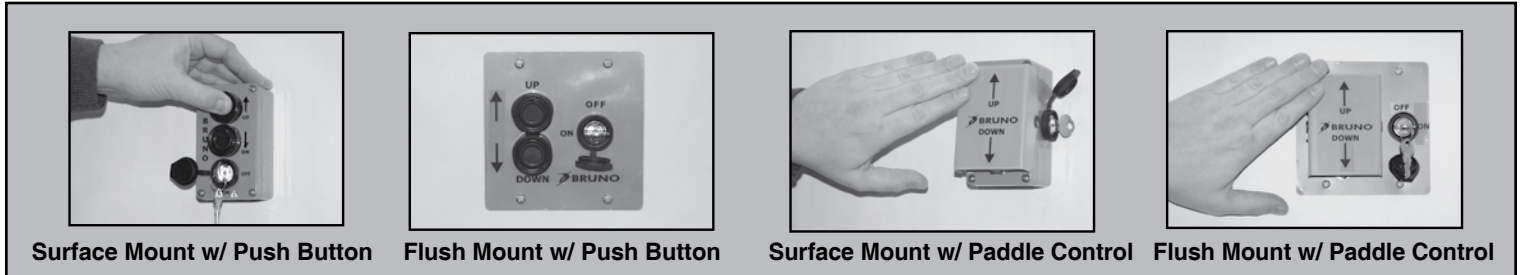

## PLATFORM CONTROL OPTIONS

- PUSH BUTTONS WITH  
EMERGENCY STOP (STD)
- PUSH BUTTONS WITH  
EMERGENCY STOP AND  
AUDIO ALARM

Push Buttons

- PADDLE CONTROL WITH  
EMERGENCY STOP (STD)
- PADDLE CONTROL WITH  
EMERGENCY STOP AND  
AUDIO ALARM

## LANDING CONTROL OPTIONS

Surface Mount w/ Push Button

Flush Mount w/ Push Button

Surface Mount w/ Paddle Control

Flush Mount w/ Paddle Control

- LANDING CALL/SEND SURFACE MOUNT W/PUSH BUTTONS
- LANDING CALL/SEND FLUSH MOUNT W/PUSH BUTTONS

- LANDING CALL/SEND SURFACE MOUNT W/PADDLE CONTROL
- LANDING CALL/SEND FLUSH MOUNT W/PADDLE CONTROL