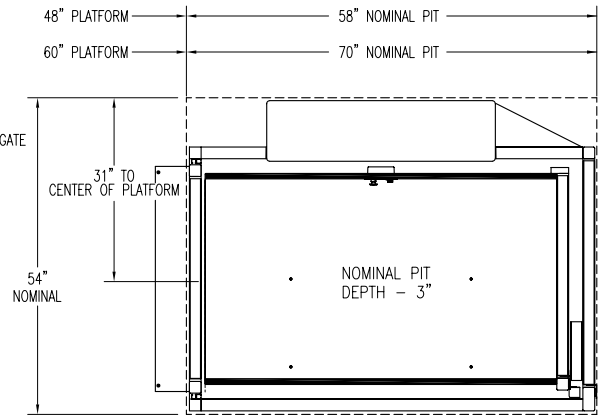

PLAN VIEW

PIT LAYOUT

FRONT ELEVATION

LOWER LANDING SIDE ELEVATION

ThyssenKrupp Access 		MODEL:	
		DEALER:	
PORCHLIFT. VERTICAL PLATFORM LIFT PL-TG Straight-thru Platform Pit Mount		CUSTOMER:	
		JOB or P.O.#:	
SCALE:	DATE:	ORDER NUMBER:	
NTS	10/25/00	PL-TG 01	