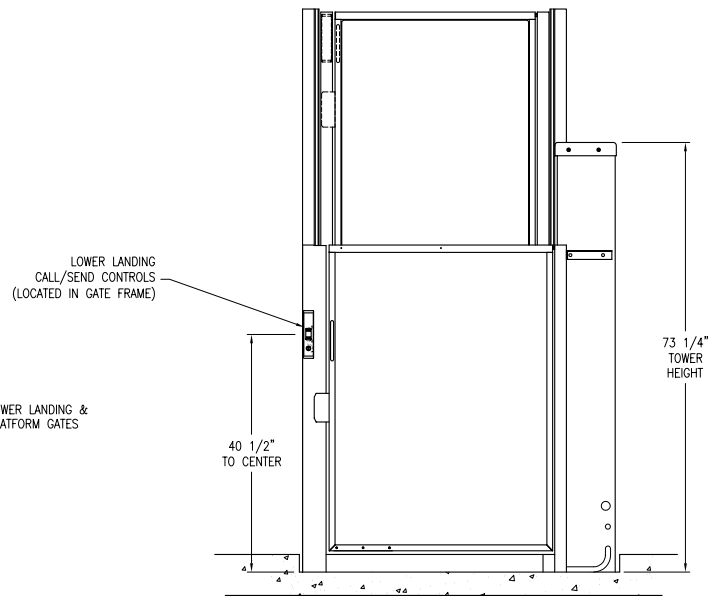

PLAN VIEW

PIT LAYOUT

FRONT ELEVATION

LOWER LANDING SIDE ELEVATION

ThyssenKrupp Access 		MODEL:	
		DEALER:	
PORCHLIFT. VERTICAL PLATFORM LIFT PL-TG Straight-thru Platform Pit Mount		CUSTOMER:	
		JOB or P.O.#:	
SCALE:	DATE:	ORDER NUMBER:	
NTS	10/25/00	PL-TG 01	