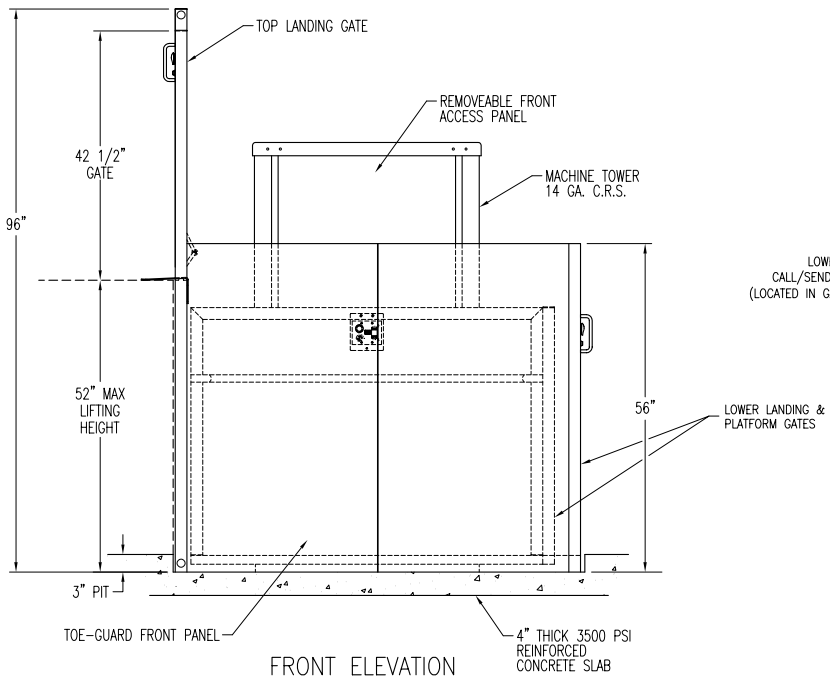

PLAN VIEW

PIT LAYOUT

FRONT ELEVATION

LOWER LANDING SIDE ELEVATION

ThyssenKrupp Access 		MODEL:	
		DEALER:	
PORCHLIFT. VERTICAL PLATFORM LIFT PL-TG Straight-thru Platform Pit Mount		CUSTOMER:	
		JOB or P.O.#:	
SCALE:	DATE:	ORDER NUMBER:	
NTS	10/25/00	PL-TG 01	