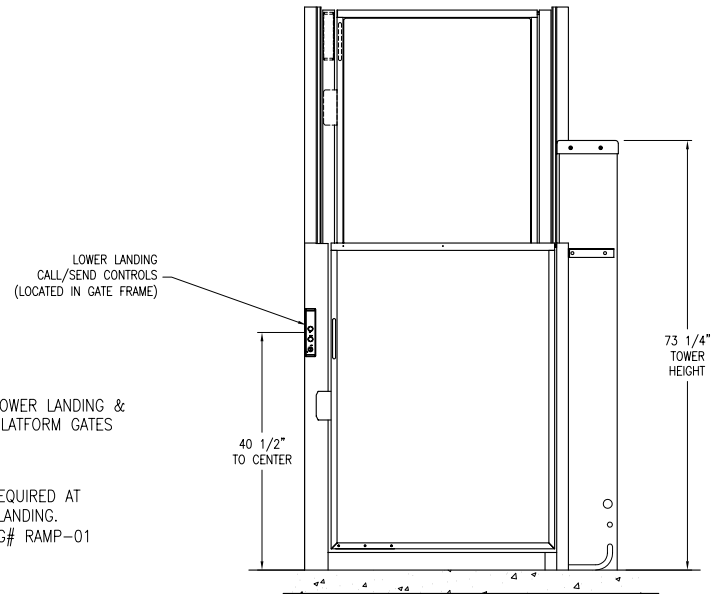

PLAN VIEW

FRONT ELEVATION

LOWER LANDING SIDE ELEVATION

<b>ThyssenKrupp Access</b> 		MODEL:
		DEALER:
<b>PORCHLIFT.</b> VERTICAL PLATFORM LIFT PL-TG Straight-thru Platform Floor Mount		CUSTOMER:
		JOB or P.O.#:
SCALE:	DATE:	ORDER NUMBER:
NTS	10/25/00	PL-TG 02