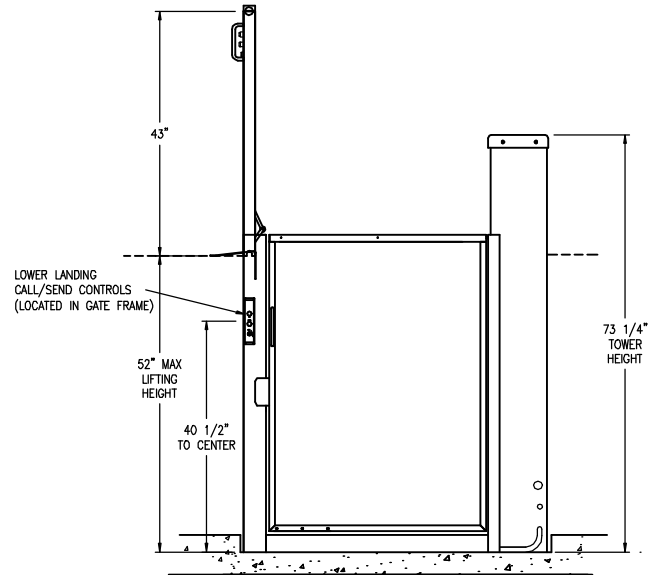

PLAN VIEW

PIT LAYOUT

FRONT ELEVATION

LOWER LANDING SIDE ELEVATION

 ACCESS INDUSTRIES, INC. 401 East 138th Street GrandView, MO 64030-2837			MODEL:		
			DEALER:		
PORCHLIFT. VERTICAL PLATFORM LIFT PL-TG 90° Exit Platform Pit Mount			CUSTOMER:		
			JOB or P.O.#:		
SCALE:	DATE:	ORDER NUMBER: PL-TG 03			