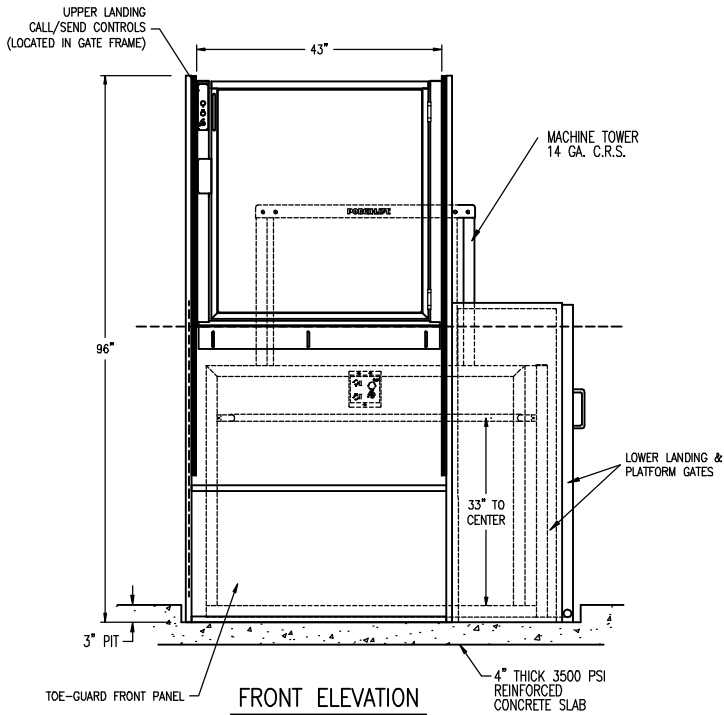

PLAN VIEW

PIT LAYOUT

FRONT ELEVATION

LOWER LANDING SIDE ELEVATION

 ACCESS INDUSTRIES, INC. 401 East 138th Street GrandView, MO 64030-2837			MODEL:		
			DEALER:		
PORCHLIFT. VERTICAL PLATFORM LIFT PL-TG 90° Exit Platform Pit Mount			CUSTOMER:		
			JOB or P.O.#:		
SCALE:	DATE:	ORDER NUMBER: PL-TG 03			