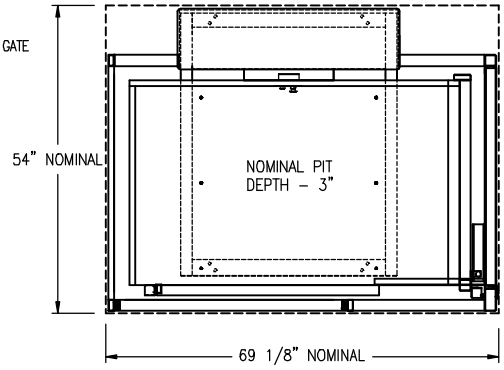

PLAN VIEW

PIT LAYOUT

FRONT ELEVATION

LOWER LANDING SIDE ELEVATION

 ACCESS INDUSTRIES, INC. 401 East 138th Street GrandView, MO 64030-2837			MODEL:		
			DEALER:		
PORCHLIFT. VERTICAL PLATFORM LIFT PL-TG 90° Exit Platform Pit Mount			CUSTOMER:		
			JOB or P.O.#:		
SCALE:	DATE:	ORDER NUMBER: PL-TG 03			