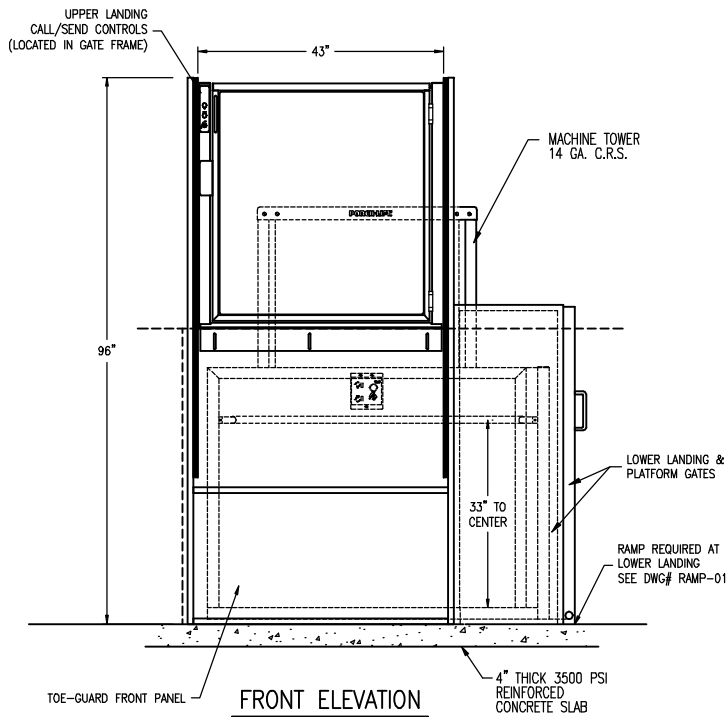

**PLAN VIEW**

**FRONT ELEVATION**

**LOWER LANDING SIDE ELEVATION**

 ACCESS INDUSTRIES, INC. 4001 East 138th Street GrandView, MD 64030-2837			MODEL:		
			DEALER:		
<b>PORCHLIFT.</b> VERTICAL PLATFORM LIFT <b>PL-TG 90° Exit Platform</b> Floor Mount			CUSTOMER:		
			JOB or P.O.#:		
SCALE:	DATE:	ORDER NUMBER: PL-TG 04			