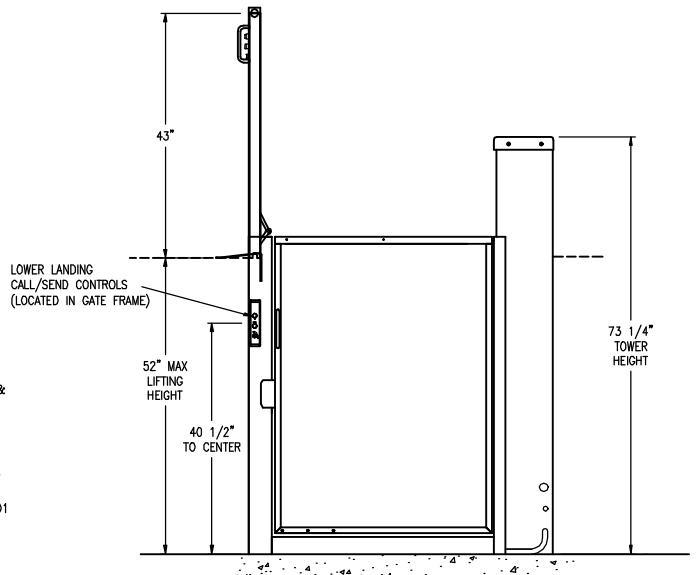

**PLAN VIEW**

**FRONT ELEVATION**

**LOWER LANDING SIDE ELEVATION**

 ACCESS INDUSTRIES, INC. 4001 East 138th Street GrandView, MD 64030-2837			MODEL:		
			DEALER:		
<b>PORCHLIFT.</b> VERTICAL PLATFORM LIFT <b>PL-TG 90° Exit Platform</b> Floor Mount			CUSTOMER:		
			JOB or P.O.#:		
SCALE:	DATE:	ORDER NUMBER: PL-TG 04			