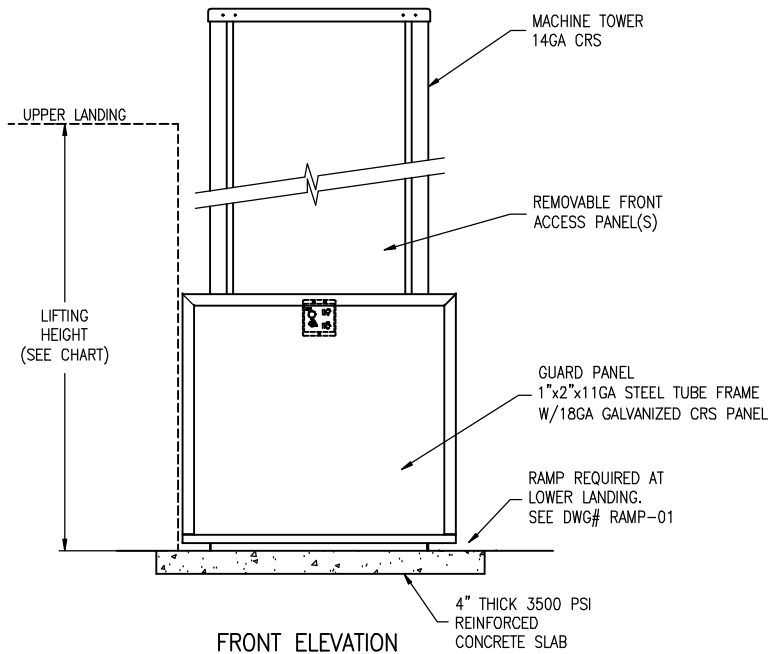

PLAN VIEW

HOISTWAY LAYOUT

FRONT ELEVATION

LOWER LANDING SIDE ELEVATION

MODEL	Max. Lifting Ht.	Tower Height
36	39"	59.25"
50	53"	73.25"
72	75"	95.25"
96	99"	119.25"
120	123"	143.25"
144	147"	167.25"
168	171"	191.25"

<p>4001 East 138th Street Grandview, MO 64030-2837</p>			MODEL:		
			DEALER:		
<p>PORCHLIFT. VERTICAL PLATFORM LIFT PL-S Straight-thru Platform Floor Mount</p>			CUSTOMER:		
			JOB or P.O.#:		
SCALE:	DATE:	ORDER NUMBER: PL-S 02			