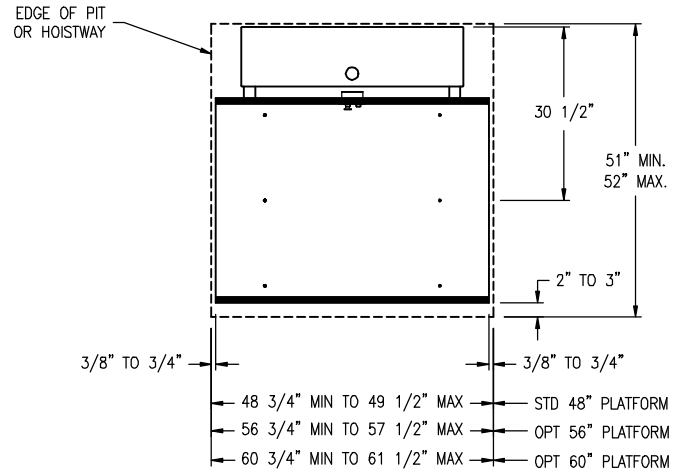

PLAN VIEW

HOISTWAY LAYOUT

FRONT ELEVATION

LOWER LANDING SIDE ELEVATION

MODEL	Max. Lifting Ht.	Tower Height
36	39"	59.25"
50	53"	73.25"
72	75"	95.25"
96	99"	119.25"
120	123"	143.25"
144	147"	167.25"
168	171"	191.25"

<p>4001 East 138th Street Grandview, MO 64030-2837</p>			MODEL:		
			DEALER:		
<p>PORCHLIFT. VERTICAL PLATFORM LIFT PL-S Straight-thru Platform Floor Mount</p>			CUSTOMER:		
			JOB or P.O.#:		
SCALE:	DATE:	ORDER NUMBER: PL-S 02			