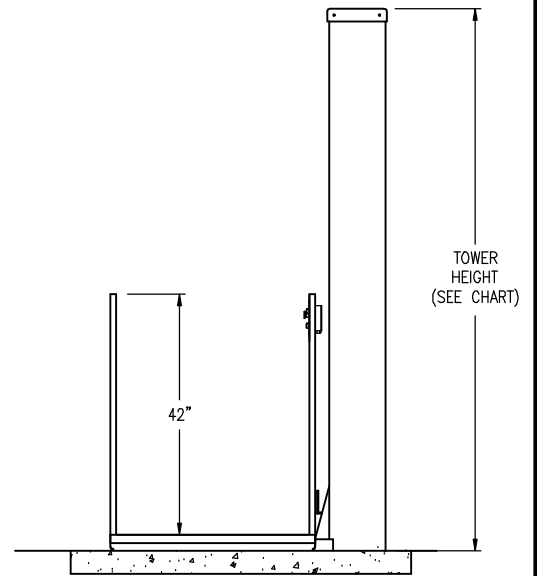

PLAN VIEW

HOISTWAY LAYOUT

FRONT ELEVATION

LOWER LANDING SIDE ELEVATION

MODEL	Max. Lifting Ht.	Tower Height
36	39"	59.25"
50	53"	73.25"
72	75"	95.25"
96	99"	119.25"
120	123"	143.25"
144	147"	167.25"
168	171"	191.25"

<p>4001 East 138th Street Grandview, MO 64030-2837</p>			MODEL:		
			DEALER:		
<p>PORCHLIFT. VERTICAL PLATFORM LIFT PL-S Straight-thru Platform Floor Mount</p>			CUSTOMER:		
			JOB or P.O.#:		
SCALE:	DATE:	ORDER NUMBER: PL-S 02			