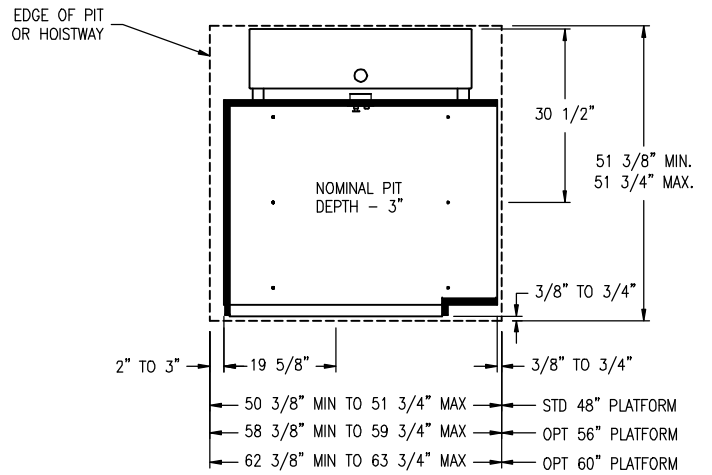

PLAN VIEW

HOISTWAY OR PIT LAYOUT

FRONT ELEVATION

LOWER LANDING SIDE ELEVATION

MODEL	Max. Lifting Ht.	Tower Height
36	39"	59.25"
50	53"	73.25"
72	75"	95.25"
96	99"	119.25"
120	123"	143.25"
144	147"	167.25"
168	171"	191.25"

 ACCESS INDUSTRIES, INC. 4001 East 138th Street Grandview, MO 64030-2837			MODEL:		
			DEALER:		
PORCHLIFT. VERTICAL PLATFORM LIFT PL-S 90° Exit Platform Pit Mount			CUSTOMER:		
			JOB or P.O.#:		
SCALE:	DATE:	ORDER NUMBER: PL-S 05			