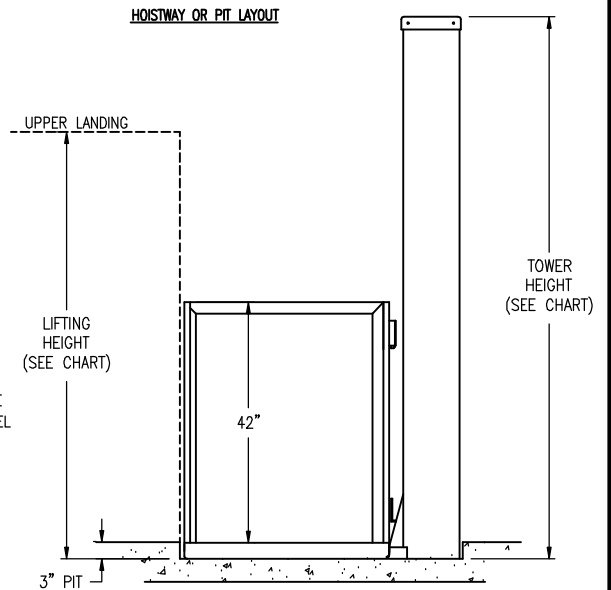

PLAN VIEW

HOISTWAY OR PIT LAYOUT

FRONT ELEVATION

LOWER LANDING SIDE ELEVATION

MODEL	Max. Lifting Ht.	Tower Height
36	39"	59.25"
50	53"	73.25"
72	75"	95.25"
96	99"	119.25"
120	123"	143.25"
144	147"	167.25"
168	171"	191.25"

 ACCESS INDUSTRIES, INC. 4001 East 138th Street Grandview, MO 64030-2837			MODEL:		
			DEALER:		
PORCHLIFT. VERTICAL PLATFORM LIFT PL-S 90° Exit Platform Pit Mount			CUSTOMER:		
			JOB or P.O.#:		
SCALE:	DATE:	ORDER NUMBER: PL-S 05			