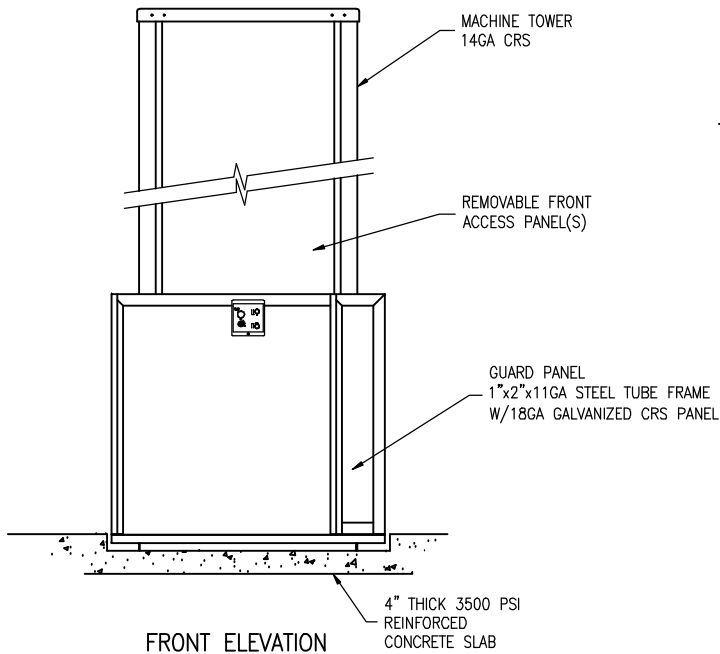

PLAN VIEW

HOISTWAY OR PIT LAYOUT

FRONT ELEVATION

LOWER LANDING SIDE ELEVATION

MODEL	Max. Lifting Ht.	Tower Height
36	39"	59.25"
50	53"	73.25"
72	75"	95.25"
96	99"	119.25"
120	123"	143.25"
144	147"	167.25"
168	171"	191.25"

 ACCESS INDUSTRIES, INC. 4001 East 138th Street Grandview, MO 64030-2837			MODEL:		
			DEALER:		
PORCHLIFT. VERTICAL PLATFORM LIFT PL-S 90° Exit Platform Pit Mount			CUSTOMER:		
			JOB or P.O.#:		
SCALE:	DATE:	ORDER NUMBER: PL-S 05			