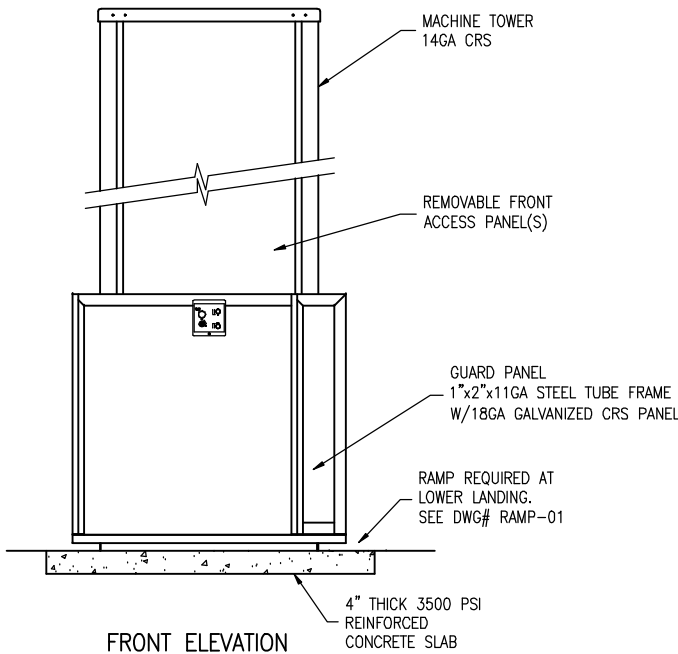

**PLAN VIEW**

**HOISTWAY LAYOUT**

**FRONT ELEVATION**

**LOWER LANDING SIDE ELEVATION**

MODEL	Max. Lifting Ht.	Tower Height
36	39"	59.25"
50	53"	73.25"
72	75"	95.25"
96	99"	119.25"
120	123"	143.25"
144	147"	167.25"
168	171"	191.25"

 <small>4001 East 138th Street Grandview, MO 64030-2837</small>			MODEL:		
			DEALER:		
<b>PORCHLIFT.</b> VERTICAL PLATFORM LIFT <b>PL-S 90° Exit Platform</b> Floor Mount			CUSTOMER:		
			JOB or P.O.#:		
SCALE:	DATE:	ORDER NUMBER: <b>PL-S 06</b>			