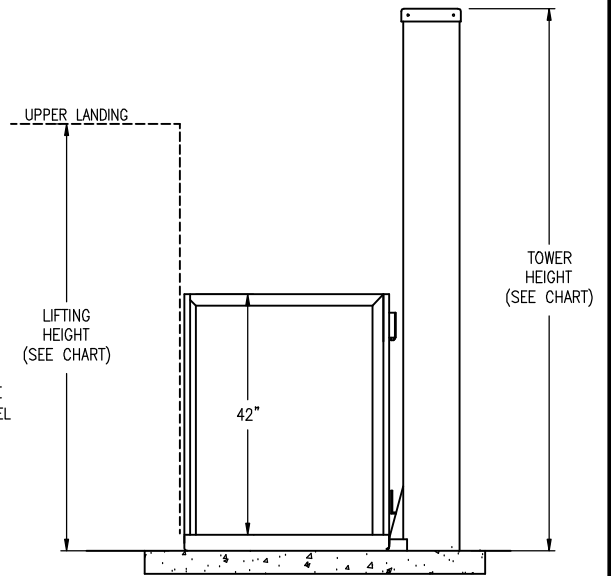

**PLAN VIEW**

**HOISTWAY LAYOUT**

**FRONT ELEVATION**

**LOWER LANDING SIDE ELEVATION**

MODEL	Max. Lifting Ht.	Tower Height
36	39"	59.25"
50	53"	73.25"
72	75"	95.25"
96	99"	119.25"
120	123"	143.25"
144	147"	167.25"
168	171"	191.25"

 <small>4001 East 138th Street Grandview, MO 64030-2837</small>			MODEL:		
			DEALER:		
<b>PORCHLIFT.</b> VERTICAL PLATFORM LIFT <b>PL-S 90° Exit Platform</b> Floor Mount			CUSTOMER:		
			JOB or P.O.#:		
SCALE:	DATE:	ORDER NUMBER: <b>PL-S 06</b>			