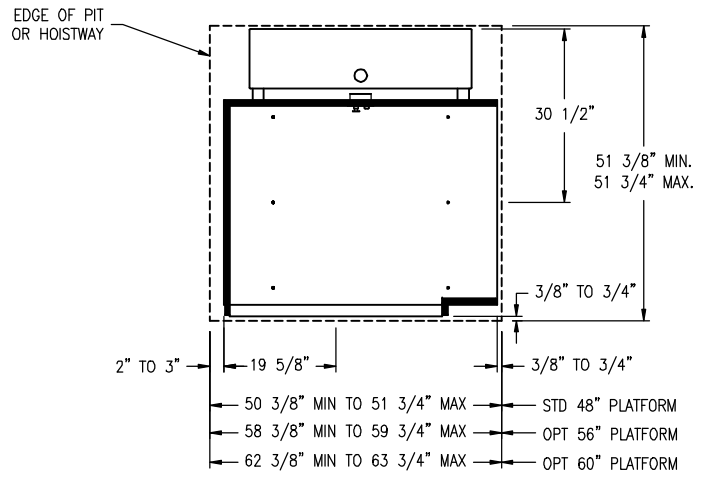

**PLAN VIEW**

**HOISTWAY LAYOUT**

**FRONT ELEVATION**

**LOWER LANDING SIDE ELEVATION**

MODEL	Max. Lifting Ht.	Tower Height
36	39"	59.25"
50	53"	73.25"
72	75"	95.25"
96	99"	119.25"
120	123"	143.25"
144	147"	167.25"
168	171"	191.25"

 <small>4001 East 138th Street Grandview, MO 64030-2837</small>			MODEL:		
			DEALER:		
<b>PORCHLIFT.</b> VERTICAL PLATFORM LIFT <b>PL-S 90° Exit Platform</b> Floor Mount			CUSTOMER:		
			JOB or P.O.#:		
SCALE:	DATE:	ORDER NUMBER: <b>PL-S 06</b>			