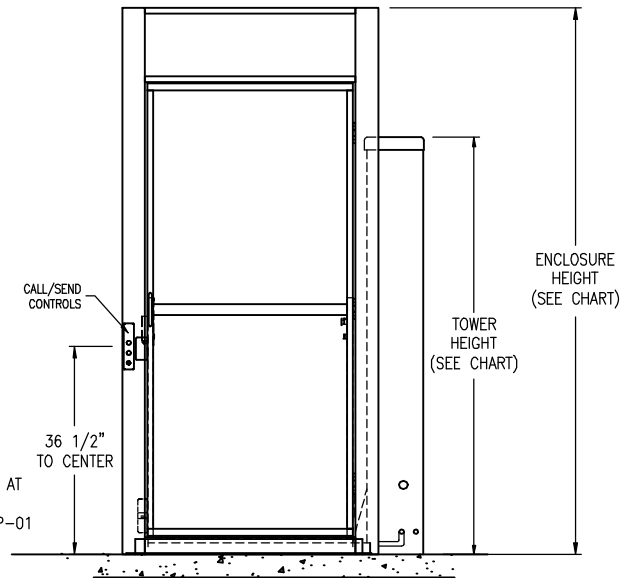

**PLAN VIEW**

**FRONT ELEVATION**

**LOWER LANDING SIDE ELEVATION**

MODEL	Max. Lifting Ht.	Tower Height	Enclosure Height
50	52"	73.25"	96"
72	74"	95.25"	120"
96	98"	119.25"	144"
120	122"	143.25"	168"
144	146"	167.25"	192"
168	170"	191.25"	216"

 401 East 138th Street Grandview, MO 64030-2837			MODEL:		
			DEALER:		
<b>PORCH-LIFT.</b> VERTICAL PLATFORM LIFT <b>Enclosure PL-EZE</b> Straight-thru (Floor Mount)			CUSTOMER:		
			JOB or P.O.#:		
SCALE:	DATE:	ORDER NUMBER: <b>PL-EZE 02</b>			