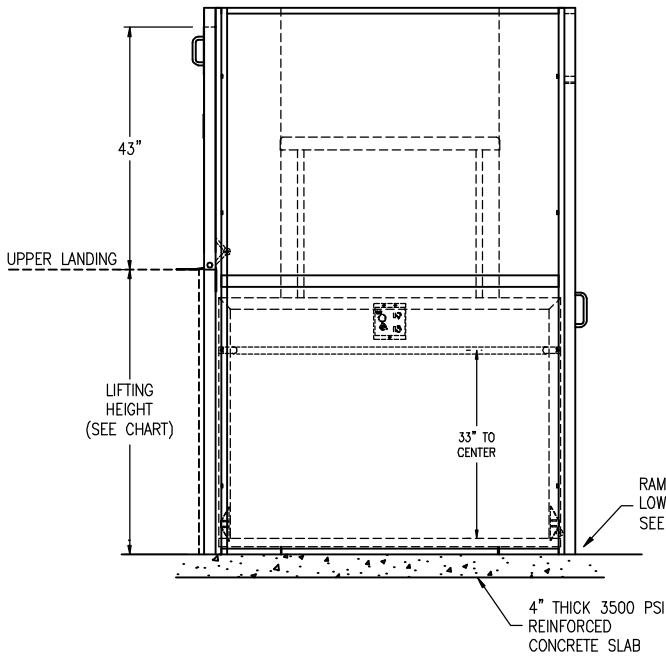

**PLAN VIEW**

**FRONT ELEVATION**

**LOWER LANDING SIDE ELEVATION**

MODEL	Max. Lifting Ht.	Tower Height	Enclosure Height
50	52"	73.25"	96"
72	74"	95.25"	120"
96	98"	119.25"	144"
120	122"	143.25"	168"
144	146"	167.25"	192"
168	170"	191.25"	216"

 401 East 138th Street Grandview, MO 64030-2837			MODEL:		
			DEALER:		
<b>PORCH-LIFT.</b> VERTICAL PLATFORM LIFT <b>Enclosure PL-EZE</b> Straight-thru (Floor Mount)			CUSTOMER:		
			JOB or P.O.#:		
SCALE:	DATE:	ORDER NUMBER: <b>PL-EZE 02</b>			