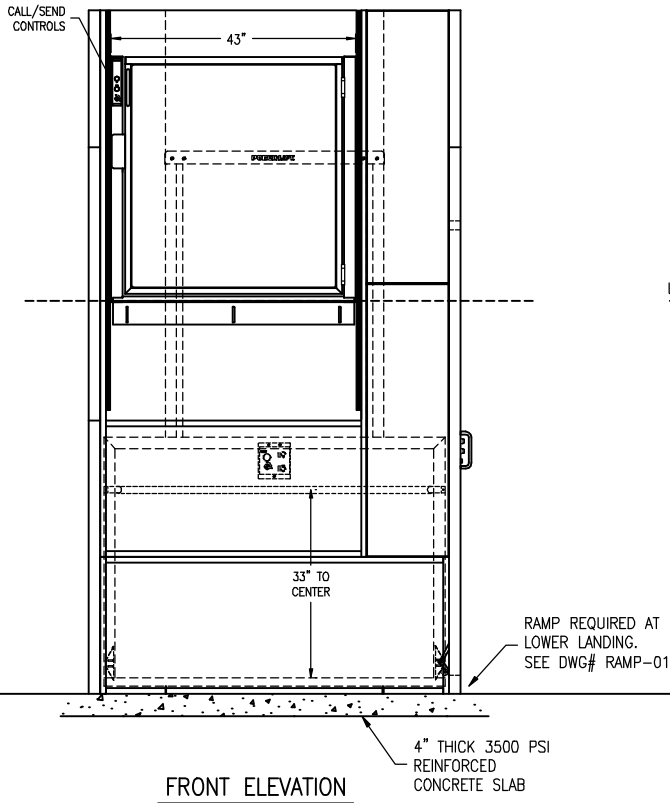

PLAN VIEW

PIT LAYOUT

FRONT ELEVATION

LOWER LANDING SIDE ELEVATION

MODEL	Max. Lifting Ht.	Tower Height	Enclosure Height
50	52"	73.25"	96"
72	74"	95.25"	120"
96	98"	119.25"	144"
120	122"	143.25"	168"
144	146"	167.25"	192"
168	170"	191.25"	216"

<p>ACCESS INDUSTRIES, INC. 4001 East 138th Street Grandview, MO 64030-2837</p>			MODEL:		
			DEALER:		
<p>PORCH-LIFT. VERTICAL PLATFORM LIFT Enclosure PL-EZE 90° Exit (Floor Mount)</p>			CUSTOMER:		
			JOB or P.O.#:		
SCALE:	DATE:	ORDER NUMBER: PL-EZE 03			