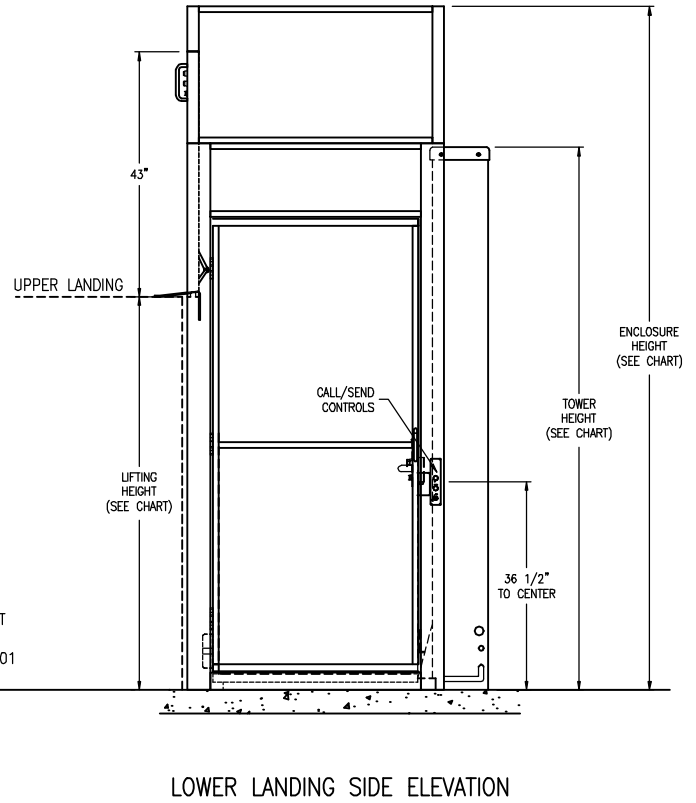

PLAN VIEW

PIT LAYOUT

FRONT ELEVATION

LOWER LANDING SIDE ELEVATION

MODEL	Max. Lifting Ht.	Tower Height	Enclosure Height
50	52"	73.25"	96"
72	74"	95.25"	120"
96	98"	119.25"	144"
120	122"	143.25"	168"
144	146"	167.25"	192"
168	170"	191.25"	216"

<p>ACCESS INDUSTRIES, INC. 4001 East 138th Street Grandview, MO 64030-2837</p>			MODEL:		
			DEALER:		
<p>PORCH-LIFT. VERTICAL PLATFORM LIFT Enclosure PL-EZE 90° Exit (Floor Mount)</p>			CUSTOMER:		
			JOB or P.O.#:		
SCALE:	DATE:	ORDER NUMBER: PL-EZE 03			