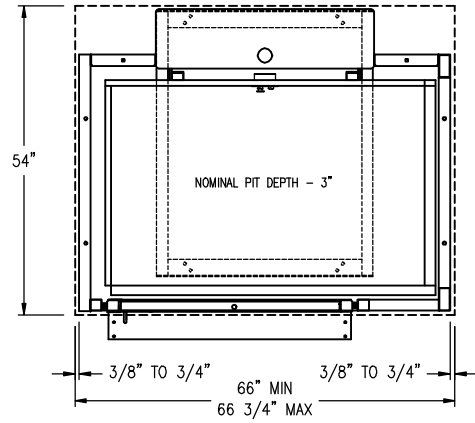

PLAN VIEW

PIT LAYOUT

FRONT ELEVATION

LOWER LANDING SIDE ELEVATION

MODEL	Max. Lifting Ht.	Tower Height	Enclosure Height
50	52"	73.25"	96"
72	74"	95.25"	120"
96	98"	119.25"	144"
120	122"	143.25"	168"
144	146"	167.25"	192"
168	170"	191.25"	216"

<p>ACCESS INDUSTRIES, INC. 4001 East 138th Street Grandview, MO 64030-2837</p>			MODEL:		
			DEALER:		
<p>PORCH-LIFT. VERTICAL PLATFORM LIFT Enclosure PL-EZE 90° Exit (Floor Mount)</p>			CUSTOMER:		
			JOB or P.O.#:		
SCALE:	DATE:	ORDER NUMBER: PL-EZE 03			